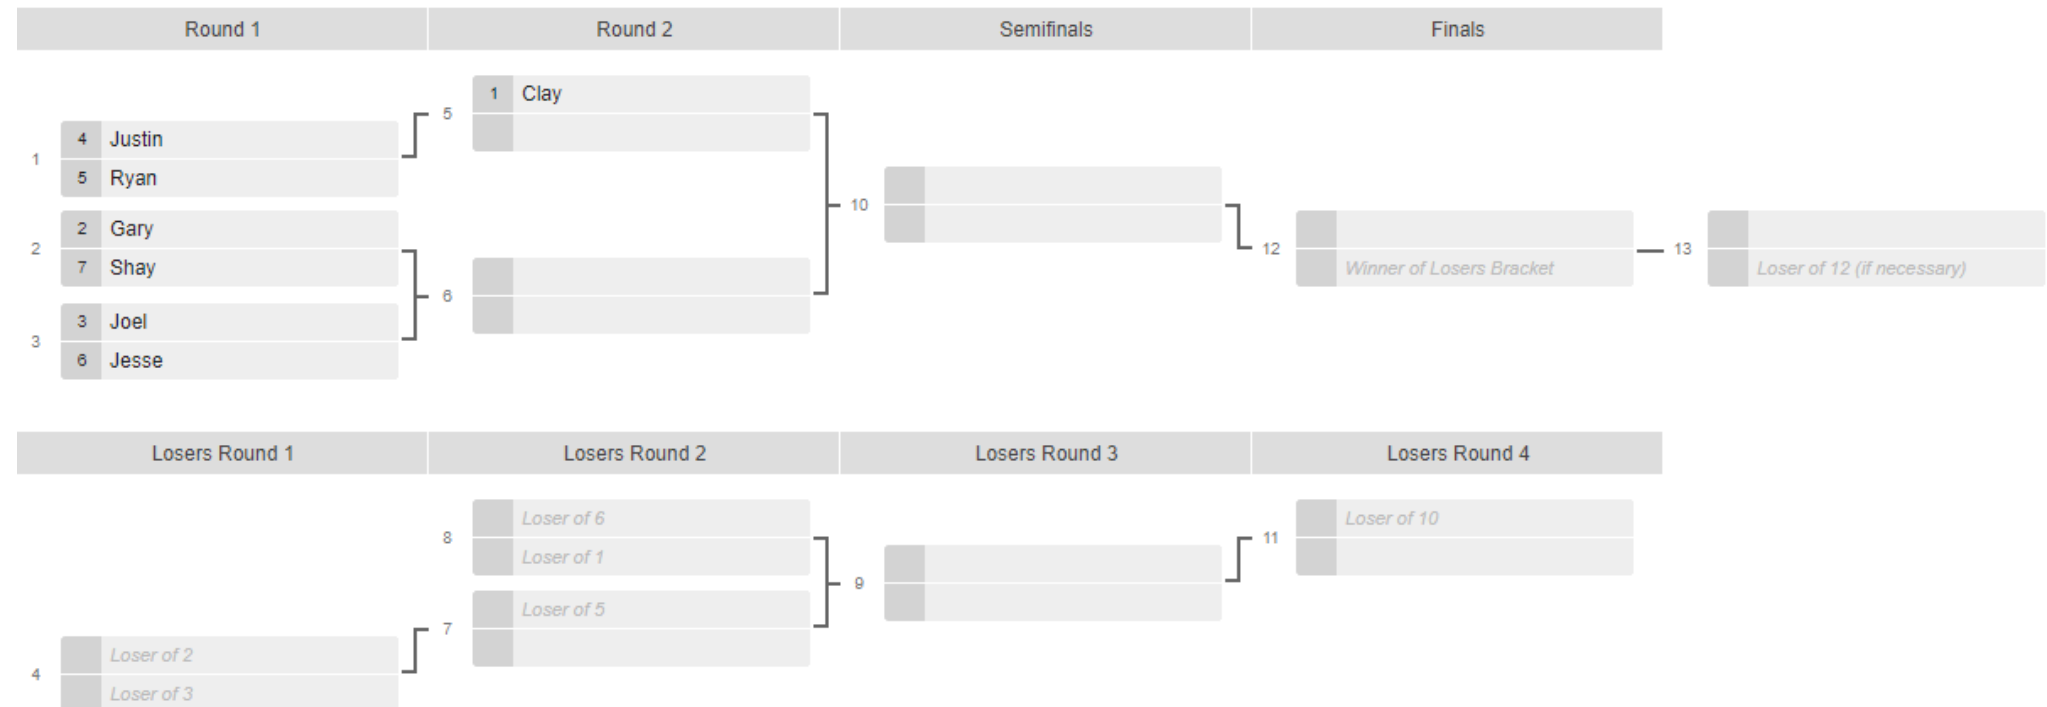

Night 1 Reffing:

- Match 5: Loser of Match 3
- Match 6: Loser of Match 1
- Match 12: Loser of Match 2

LSVA Advanced Spring 2022 Tournament

Rules for Night 1: May 16

All matches are best 2 out of 3 sets. The first 2 sets are played from 4 to 25 (i.e., 21 points). The first 2 sets must be won by 2 or until the cap of 27 is reached. If a deciding set is needed, teams will play to 15 with a mandatory side switch at the first to 8 points. Teams must win by 2, no cap.

There is no time cap per match, but please ensure expedient play where possible. Night 1 will be: Match 1, 2, 3, 5, 6, and 10.