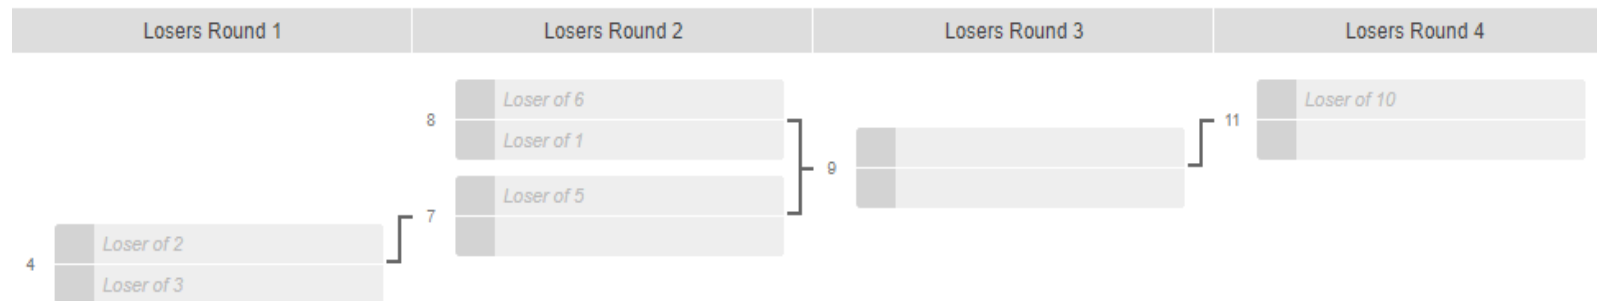

Night 1 Reffing:

- Match 5: Loser of Match 3
- Match 6: Loser of Match 1
- Match 12: Loser of Match 2
- R1's for each match will be provided outside of the refing team. The captain of the refing team will be R2.

LSVA Competitive Spring 2022 Tournament

Rules for Night 1: May 15

All matches are best 2 out of 3 sets. The first 2 sets are played from 4 to 25 (i.e., 21 points). The first 2 sets must be won by 2 or until the cap of 27 is reached. If a deciding set is needed, teams will play to 15 with a mandatory side switch at the first to 8 points. Teams must win by 2, no cap.

There is no time cap per match, but please ensure expedient play where possible. Night 1 will be: Match 1, 2, 3, 5, 6, and 10.