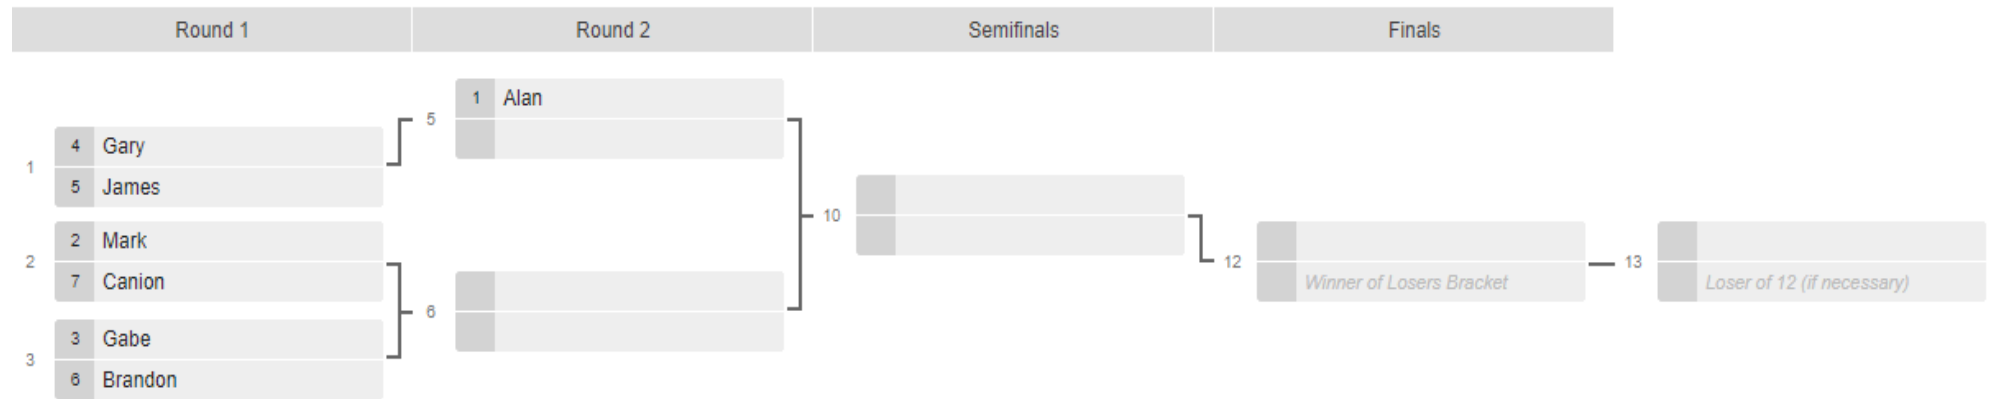

Night 1 Reffing:

- Match 5: Loser of Match 3
- Match 6: Loser of Match 1
- Match 12: Loser of Match 2
- R1's for each match will be provided outside of the refing team. The captain of the refing team will be R2.

LSVA Competitive Spring 2022 Tournament

Rules for Night 1: May 15

All matches are best 2 out of 3 sets. The first 2 sets are played from 4 to 25 (i.e., 21 points). The first 2 sets must be won by 2 or until the cap of 27 is reached. If a deciding set is needed, teams will play to 15 with a mandatory side switch at the first to 8 points. Teams must win by 2, no cap.

There is no time cap per match, but please ensure expedient play where possible. Night 1 will be: Match 1, 2, 3, 5, 6, and 10.