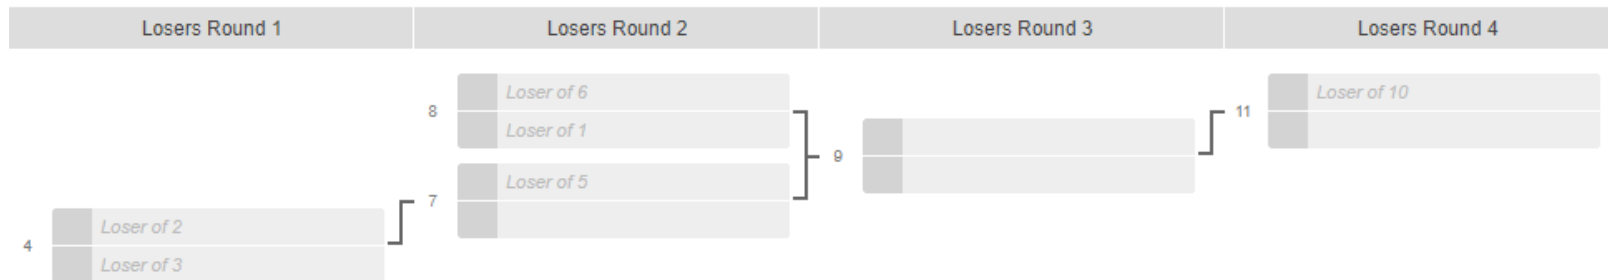

Night 1 Reffing:

- Match 5: Loser of Match 3
- Match 6: Loser of Match 1
- Match 12: Loser of Match 2

LSVA Power Spring 2022 Tournament

Rules for Night 1: May 16

All matches are best 2 out of 3 sets. The first 2 sets are played from 4 to 25 (i.e., 21 points). The first 2 sets must be won by 2 or until the cap of 27 is reached. If a deciding set is needed, teams will play to 15 with a mandatory side switch at the first to 8 points. Teams must win by 2, no cap.

There is no time cap per match, but please ensure expedient play where possible. Night 1 will be: Match 1, 2, 3, 5, 6, and 10.