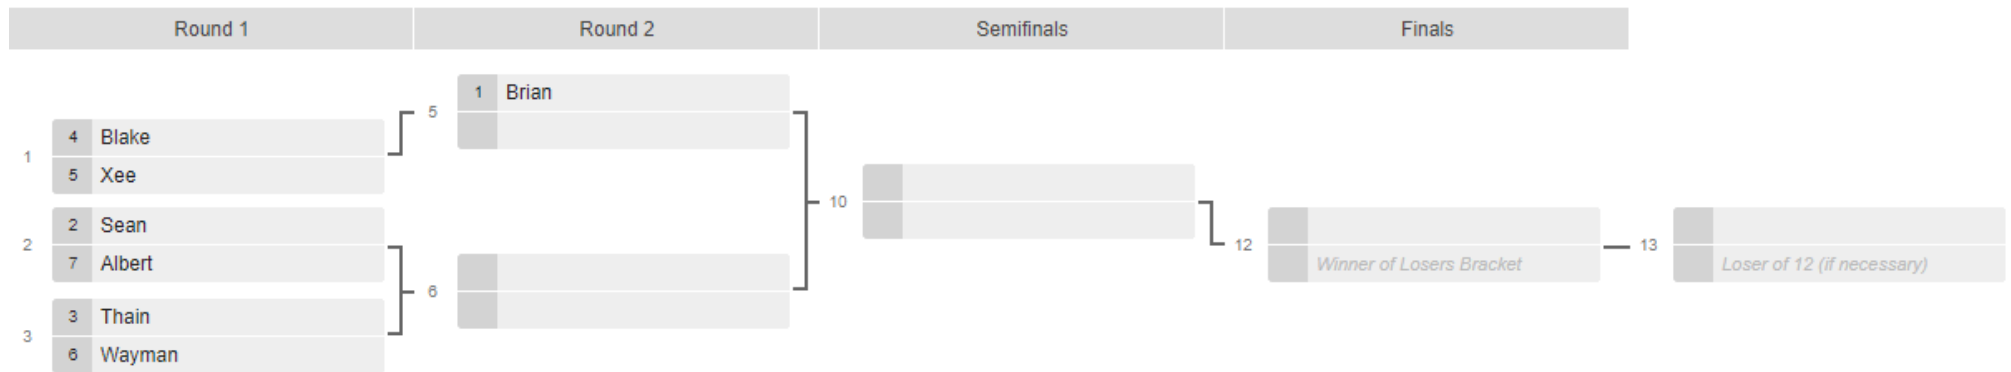

Night 1 Reffing:

- Match 5: Loser of Match 3
- Match 6: Loser of Match 1
- Match 12: Loser of Match 2

LSVA Power Spring 2022 Tournament

Rules for Night 1: May 16

All matches are best 2 out of 3 sets. The first 2 sets are played from 4 to 25 (i.e., 21 points). The first 2 sets must be won by 2 or until the cap of 27 is reached. If a deciding set is needed, teams will play to 15 with a mandatory side switch at the first to 8 points. Teams must win by 2, no cap.

There is no time cap per match, but please ensure expedient play where possible. Night 1 will be: Match 1, 2, 3, 5, 6, and 10.